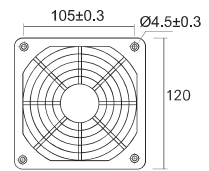

* หน่วย : mm. *