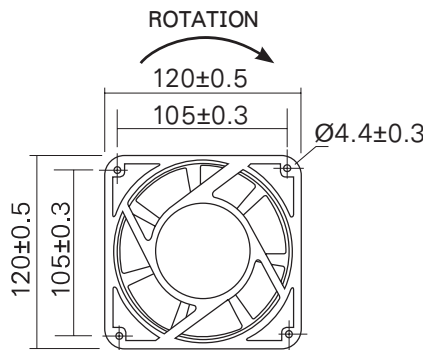

#### GENERAL SPECIFICATIONS

FRAME SIZE : 120x120x38mm.

HOUSING : ALUMINIUM ALLOY

IMPELLER : PBT THERMOPLASTIC UL94V-0

BEARING TYPE : BALL BEARING

OPERATION TEMPERATURE : -10°C - +65°C

RELATIVE HUMIDITY : 35% ~ 85%

MOTOR : *CAPACITOR-RUN INDUCTION MOTOR (H7PC...)*

*SHADED POLE INDUCTION MOTOR (H7PS...)*

*IMPEDANCE PROTECTED*

WB123H7PC...

\* หน่วย : mm. \*

WB123H7PS....

\* หน่วย : mm. \*

MODEL	VOLTAGE (V)	FREQ (HZ)	CURRENT (A)	POWER (W)	SPEED (RPM)	NOISE (DBA)	AIRFLOW (CFM)	ราคา/หน่วย (บาท)
WB123H7PC-A1L-G	100-125vac	50/60	0.17/0.18	22/22	2800/3300	45/45	109/130	700.-
WB123H7PC-A2L-G	200-240vac	50/60	0.10/0.11	21/21	2800/3300	45/45	109/130	700.-
WB123H7PS-A1L-G	100-125vac	50/60	0.28	24	2450/2800	42/46	92/108	600.-
WB123H7PS-A2L-G	200-240vac	50/60	0.14	24	2450/2800	42/46	92/108	600.-