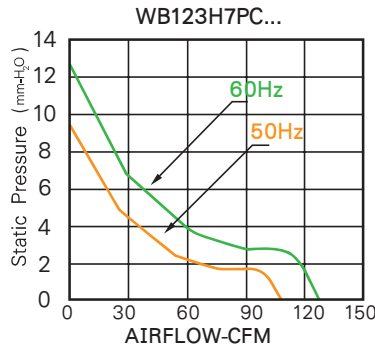

#### GENERAL SPECIFICATIONS

FRAME SIZE : 120x120x38mm.

HOUSING : ALUMINIUM ALLOY

IMPELLER : PBT THERMOPLASTIC UL94V-0

BEARING TYPE : BALL BEARING

OPERATION TEMPERATURE : -10°C - +65°C

RELATIVE HUMIDITY : 35% ~ 85%

MOTOR : *CAPACITOR-RUN INDUCTION MOTOR (H7PC...)*

*SHADED POLE INDUCTION MOTOR (H7PS...)*

*IMPEDANCE PROTECTED*

WB123H7PC...

\* หน่วย : mm. \*

WB123H7PS....

\* หน่วย : mm. \*

MODEL	VOLTAGE (V)	FREQ (HZ)	CURRENT (A)	POWER (W)	SPEED (RPM)	NOISE (DBA)	AIRFLOW (CFM)	ราคา/หน่วย (บาท)
WB123H7PC-A1L-G	100-125vac	50/60	0.17/0.18	22/22	2800/3300	45/45	109/130	700.-
WB123H7PC-A2L-G	200-240vac	50/60	0.10/0.11	21/21	2800/3300	45/45	109/130	700.-
WB123H7PS-A1L-G	100-125vac	50/60	0.28	24	2450/2800	42/46	92/108	600.-
WB123H7PS-A2L-G	200-240vac	50/60	0.14	24	2450/2800	42/46	92/108	600.-