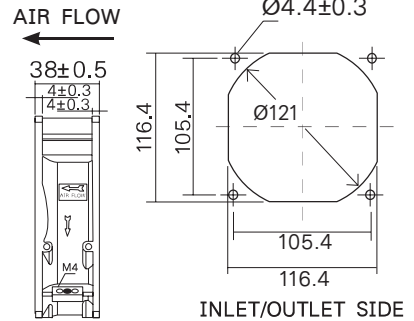

#### GENERAL SPECIFICATIONS

FRAME SIZE : 120x120x38mm.

HOUSING : ALUMINIUM ALLOY

IMPELLER : PBT THERMOPLASTIC UL94V-0

BEARING TYPE : BALL BEARING

OPERATION TEMPERATURE : -10°C - +65°C

RELATIVE HUMIDITY : 35% ~ 85%

MOTOR : *CAPACITOR-RUN INDUCTION MOTOR (H7PC...)*

*SHADED POLE INDUCTION MOTOR (H7PS...)*

*IMPEDANCE PROTECTED*

WB123H7PC...

\* หน่วย : mm. \*

WB123H7PS....

\* หน่วย : mm. \*

MODEL	VOLTAGE (V)	FREQ (HZ)	CURRENT (A)	POWER (W)	SPEED (RPM)	NOISE (DBA)	AIRFLOW (CFM)	ราคา/หน่วย (บาท)
WB123H7PC-A1L-G	100-125vac	50/60	0.17/0.18	22/22	2800/3300	45/45	109/130	700.-
WB123H7PC-A2L-G	200-240vac	50/60	0.10/0.11	21/21	2800/3300	45/45	109/130	700.-
WB123H7PS-A1L-G	100-125vac	50/60	0.28	24	2450/2800	42/46	92/108	600.-
WB123H7PS-A2L-G	200-240vac	50/60	0.14	24	2450/2800	42/46	92/108	600.-