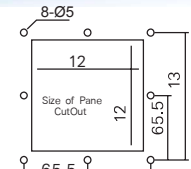

* หน่วย : mm. *

* ราคาสินค้าไม่รวมภาษีมูลค่าเพิ่มและราคาอาจเปลี่ยนแปลงได้โดยไม่ต้องแจ้งให้ทราบล่วงหน้า *