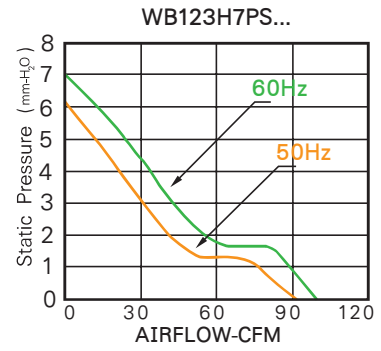

#### GENERAL SPECIFICATIONS

FRAME SIZE : 120x120x38mm.

HOUSING : ALUMINIUM ALLOY

IMPELLER : PBT THERMOPLASTIC UL94V-0

BEARING TYPE : BALL BEARING

OPERATION TEMPERATURE : -10°C - +65°C

RELATIVE HUMIDITY : 35% ~ 85%

MOTOR : *CAPACITOR-RUN INDUCTION MOTOR (H7PC...)*

*SHADED POLE INDUCTION MOTOR (H7PS...)*

*IMPEDANCE PROTECTED*

WB123H7PC...

\* หน่วย : mm. \*

WB123H7PS....

\* หน่วย : mm. \*

MODEL	VOLTAGE (V)	FREQ (HZ)	CURRENT (A)	POWER (W)	SPEED (RPM)	NOISE (DBA)	AIRFLOW (CFM)	ราคา/หน่วย (บาท)
WB123H7PC-A1L-G	100-125vac	50/60	0.17/0.18	22/22	2800/3300	45/45	109/130	700.-
WB123H7PC-A2L-G	200-240vac	50/60	0.10/0.11	21/21	2800/3300	45/45	109/130	700.-
WB123H7PS-A1L-G	100-125vac	50/60	0.28	24	2450/2800	42/46	92/108	600.-
WB123H7PS-A2L-G	200-240vac	50/60	0.14	24	2450/2800	42/46	92/108	600.-