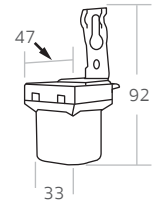

Product	Cat.No.	Power	Power Frequency	Ambient Light	Amp	Pack	Price	Dimension (mm.)

สวิตช์แสงแดด / Sun-Light Control Switches **IP44**

with Pilot Lamp

☐ **LX-P01/L**

220V/AC

50Hz

<5-10 Lux

6A

10/100

250.-

NEW

☐ ***LX-P01**

220V/AC

50Hz

<5-10 Lux

6A

1/100

175.-

☐ **LX-P02**

220V/AC

50Hz

2-100 Lux Adjustable

10A

1/100

275.-

☐ **LX-P07**

220V/AC

50Hz

10-45 Lux

10A

1/50

475.-

รูปแบบการทำงาน

สวิตช์แสงแดดใช้ เปิด-ปิด ไฟโดยตามสภาวะแสง ไม่ขึ้นกับความชื้นในอากาศ สวิตช์จะทำงานในสภาวะแสงน้อยหรือเวลากลางคืนเท่านั้น จะช่วยให้ประหยัดค่าไฟและสะดวกในการใช้งานควรใช้กับไฟที่ต้องติดทุกคืน เช่น ไฟถนน ไฟรั้วบ้าน ไฟในสวน เป็นต้น

* ใช้ได้กับหลอดไส้, หลอดฟลูออเรสเซนต์และหลอด LED

Product	Cat.No.	Power	Beep	Detect gas	Pack	Price	Dimension (mm.)

อุปกรณ์ตรวจจับแก๊สพร้อมสัญญาณเตือน / Gas Alarm Sensors **IP20**

☐ **LX-GA-GS**

220VAC
50Hz

>85dB

LPG,
natural gas,
town gas

1/50

750.-

เสียงไฟบ้าน

รูปแบบการทำงาน

สำหรับตรวจจับแก๊ส LPG ควรติดตั้งในห้องที่อาจจะมีการรั่วของแก๊สได้ เช่น ห้องครัว ควรติดตั้งเหนือพื้นไม่เกิน 1 เมตร และเป็นบริเวณที่อากาศระบายได้สะดวก

Product	Cat.No.	Power source	Power frequency	Rated Load	Detection Distance	Pack	Price	Dimension (mm.)

ขั้วหลอดเซ็นเซอร์ / Sensors Lamp Holder **ตรวจจับได้ 360°**

☐ ***LX-PR-E27**

110-240V/AC

50/60Hz

<60W

6mMax (<24°C)

1/100

350.-

Time-Delay : min. 10sec±3sec max. 5min±1min
Ambient Light : <3-2000lux (adjustable)

วิธีใช้ 1. ยึดขั้วหลอดเซ็นเซอร์เข้ากับขั้วหลอดไฟ ในจุดที่ต้องการควบคุมการเปิดปิดดวงไฟอัตโนมัติ
2. หลังจากการติดตั้งขั้วหลอดเซ็นเซอร์แล้วใส่หลอดไฟเพื่อทดสอบการทำงาน

* ใช้ได้กับหลอดไส้, หลอดฟลูออเรสเซนต์, หลอด LED และ ใส่ขั้วเกลียว E27

★ สินค้าจำนวนจำกัด โปรดตรวจสอบจำนวนก่อนสั่งซื้อ ★ Product with Limited Stock, Please Check Qty. before Order.