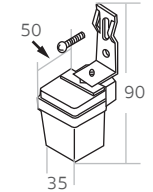

NEW

☐ ***LX-P01**

220V/AC

50Hz

<5-10 Lux

6A

1/100

175.-