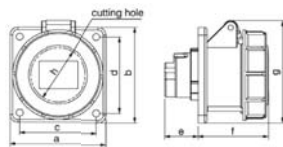

current: 16A | 32A
voltage: 400V~3P+E
IP67 watertight

MODEL		HTN4141	HTN4241
earth contact position		6h	
rated current (A)		16	32
pole		4	
dimension (mm)	a	75	75
	b	75	75
	c	60	60
	d	60	60
	e	26.3	29.2
	f	54.5	64.5
	g	85	97.5
	h	49.5	57.5
cable nominal cross- section area (mm²)		1.5~4	2.5~10
Price		220.-	290.-