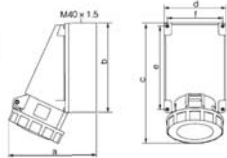

current: 63A | 125A  
voltage: 230V~2P+E  
IP67 watertight

MODEL		HTN1331	HTN1431
earth contact position		6h	
rated current (A)		63	125
pole		3	
dimension (mm)	a	171	165
	b	170	230
	c	230	330
	d	118	160
	e	135	240
	f	105	160
cable nominal cross- section area (mm <sup>2</sup> )		6~25	25~70
Price		1,060.-	3,990.-

MODEL		HTN1341	HTN1441
earth contact position		6h	
rated current (A)		63	125
pole		4	
dimension (mm)	a	171	165
	b	170	230
	c	230	330
	d	118	160
	e	135	240
	f	105	160
cable nominal cross-section area (mm <sup>2</sup> )		6~16	25~70
Price		1,200.-	4,100.-