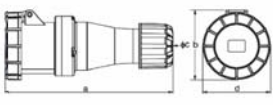

current: 63A | 125A
voltage: 230V~2P+E
IP67 watertight

MODEL	HTN2331	HTN2431
earth contact position	6h	
rated current (A)	63	125
pole	3	
dimension (mm)	a	260
	b	113.5
	c	32
	d	111
cable nominal cross- section area (mm²)	6~16	16~50
Price	950.-	3,050.-