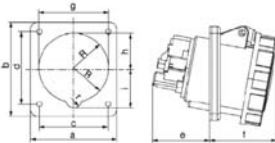

current: 63A | 125A
voltage: 230V~2P+E
IP67 watertight

MODEL		HTN3331	HTN3431
earth contact position		6h	
rated current (A)		63	125
pole		3	
dimension (mm)	a	100	114
	b	110	114
	c	80	90
	d	85	90
	e	65.5	90.5
	f	77.5	80.5
	g	81	94
	h	42.5	47
	l	45.5	53
	R	40.5	47
r	9	9	
cable nominal cross- section area (mm²)		6~25	25~70
Price		990.-	2,700.-