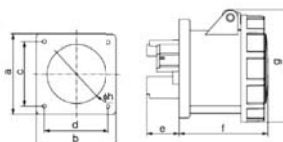

current: 63A | 125A
voltage: 400V~3P+N+E
IP67 watertight

MODEL		HTN4351	HTN4451
earth contact position		6h	
rated current (A)		63	125
pole		5	
dimension (mm)	a	100	120
	b	100	120
	c	80	100
	d	80	100
	e	39	58
	f	94.5	105.5
	g	114.5	129
	h	73	87
cable nominal cross- section area (mm²)		6-25	25-70
Price		1,200.-	3,000.-