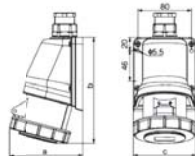

MODEL		HTN1151	HTN1251
earth contact position		6h	
rated current (A)		16	32
pole		5	
dimension (mm)	a	107	116
	b	151	163
	c	93.5	93.5
cable nominal cross- section area (mm²)		1.5~4	2.5~10
Price		370.-	470.-