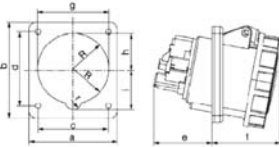

current: 63A | 125A
voltage: 400V~3P+N+E
IP67 watertight

MODEL		HTN3351	HTN3451
earth contact position		6h	
rated current (A)		63	125
pole		5	
dimension (mm)	a	100	114
	b	110	114
	c	80	90
	d	85	90
	e	66.5	90.5
	f	77.5	80.5
	g	81	94
	h	42.5	47
	I	45.5	53
	R	40.5	47
r	9	9	
cable nominal cross- section area (mm²)		6~25	25~70
Price		1,200.-	3,000.-