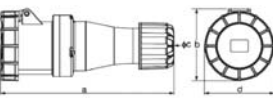

current: 63A | 125A
voltage: 400V~3P+E
IP67 watertight