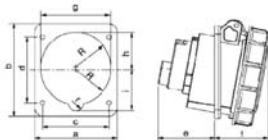

current: 16A | 32A
voltage: 230V~2P+E
IP67 watertight