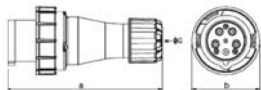

MODEL		HTN0341	HTN0441
earth contact position		6h	
rated current (A)		63	125
pole		4	
dimension (mm)	a	260	301
	b	113.5	126
	c	32	45
cable nominal cross- section area (mm²)		6~16	16~50
Price		880.-	3,080.-