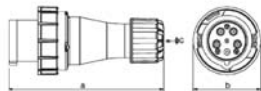

MODEL		HTN0331	HTN0431
earth contact position		6h	
rated current (A)		63	125
pole		3	
dimension (mm)	a	260	301
	b	113.5	126
	c	32	45
cable nominal cross- section area (mm²)		6~16	16~50
Price		800.-	2,990.-