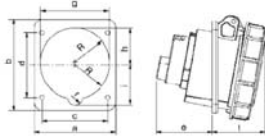

current: 16A | 32A
voltage: 400V~3P+N+E
IP67 watertight

MODEL		HTN3151	HTN3251
earth contact position		6h	
rated current (A)		16	32
pole		5	
dimension (mm)	a	75.5	80
	b	86.5	90
	c	61	65
	d	61	70
	e	40	51.5
	f	48	52.5
	g	64	70
	h	35	37.5
	l	38	40.5
	R	32	35
r	7	7	
cable nominal cross- section area (mm²)		1.5~4	2.5-10
Price		260.-	350.-