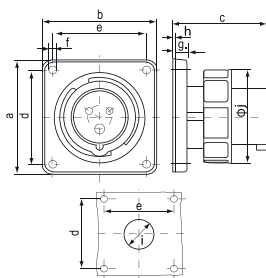

FLANGED INLETS IP67

ปลั๊กฝังกันน้ำ

current: 16A | 32A
voltage: 230V~2P+E
IP67 watertight

MODEL		DKN6131	DKN6231
earth contact position		6h	
rated current (A)		16	32
pole		3	
dimension (mm)	a	85.7	85.7
	b	85.7	85.7
	c	72	90
	d	69.5	69.5
	e	69.5	69.5
	f	5.5	5.5
	g	11	11
	h	2	2
	i	50	50
	j	71	94
cable nominal cross- section area (mm²)		1.5-4	2.5-10
Price		CALL	CALL

* ราคาข้างต้นอาจเปลี่ยนแปลงได้โดยไม่ต้องแจ้งให้ทราบล่วงหน้า
Prices are subjected to change without prior notice