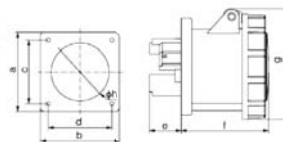

current: 63A | 125A
voltage: 400V~3P+E
IP67 watertight

MODEL		HTN4341	HTN4441
earth contact position		6h	
rated current (A)		63	125
pole		4	
dimension (mm)	a	100	120
	b	100	120
	c	80	100
	d	80	100
	e	39	58
	f	94.5	105.5
	g	114.5	129
	h	73	87
cable nominal cross- section area (mm²)		6-25	25-70
Price		1,025.-	2,800.-