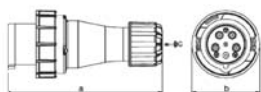

MODEL		HTN0351	HTN0451
earth contact position		6h	
rated current (A)		63	125
pole		5	
dimension (mm)	a	260	301
	b	113.5	126
	c	32	45
cable nominal cross- section area (mm²)		6~16	16~50
Price		930.-	3,150.-

* ราคาข้างต้นอาจเปลี่ยนแปลงได้โดยไม่ต้องแจ้งให้ทราบล่วงหน้า
Prices are subjected to change without prior notice