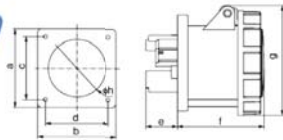

current: 63A | 125A
voltage: 230V~2P+E
IP67 watertight

MODEL		HTN4331	HTN4431
earth contact position		6h	
rated current (A)		63	125
pole		3	
dimension (mm)	a	100	120
	b	100	120
	c	80	100
	d	80	100
	e	39	58
	f	94.5	105.5
	g	114.5	129
	h	73	87
cable nominal cross- section area (mm²)		6-25	25-70
Price		990.-	2,700.-