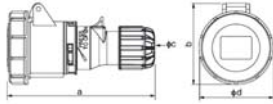

current: 16A | 32A
voltage: 230V~2P+E
IP67 watertight

MODEL	HTN2131	HTN2231
earth contact position	6h	
rated current (A)	16	32
pole	3	
dimension (mm)	a	134
	b	78.5
	c	15
	d	71
cable nominal cross- section area (mm²)	1~2.5	2.5~6
Price	220.-	330.-