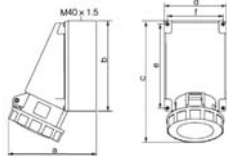

current: 63A | 125A
voltage: 400V~3P+N+E
IP67 watertight