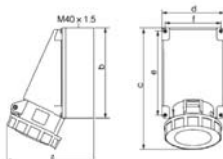

MODEL		HTN1331	HTN1431
earth contact position		6h	
rated current (A)		63	125
pole		3	
dimension (mm)	a	171	165
	b	170	230
	c	230	330
	d	118	160
	e	135	240
	f	105	160
cable nominal cross- section area (mm²)		6~25	25~70
Price		1,060.-	3,990.-

* ราคาข้างต้นอาจเปลี่ยนแปลงได้โดยไม่ต้องแจ้งให้ทราบล่วงหน้า
Prices are subjected to change without prior notice