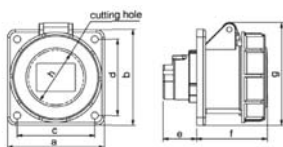

current: 16A | 32A
voltage: 400V~3P+N+E
IP67 watertight