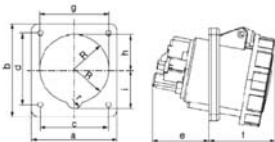

current: 63A | 125A
voltage: 400V~3P+E
IP67 watertight