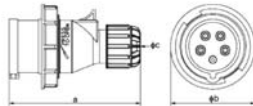

MODEL		HTN0151	HTN0251
earth contact position		6h	
rated current (A)		16	32
pole		5	
dimension (mm)	a	133	155
	b	87	99.5
	c	17	22
cable nominal cross- section area (mm²)		1~2.5	2.5~6
Price		230.-	320.-