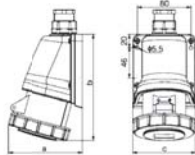

current: 16A | 32A
voltage: 230V~2P+E
IP67 watertight

MODEL		HTN1131	HTN1231
earth contact position		6h	
rated current (A)		16	32
pole		3	
dimension (mm)	a	101	114
	b	150	162
	c	93.5	93.5
cable nominal cross- section area (mm²)		1.5~4	2.5~10
Price		290.-	360.-