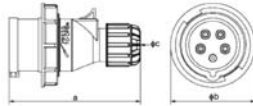

MODEL		HTN0141	HTN0241
earth contact position		6h	
rated current (A)		16	32
pole		4	
dimension (mm)	a	125	150
	b	79	93
	c	15	22
cable nominal cross- section area (mm²)		1~2.5	2.5~6
Price		180.-	260.-