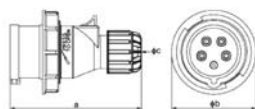

MODEL		HTN0131	HTN0231
earth contact position		6h	
rated current (A)		16	32
pole		3	
dimension (mm)	a	120	150
	b	71	93
	c	15	22
cable nominal cross-section area (mm²)		1~2.5	2.5~6
Price		150.-	240.-