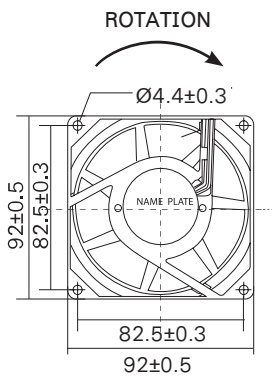

GENERAL SPECIFICATIONS

- FRAME SIZE : 92x92x25mm.
- HOUSING : ALUMINIUM ALLOY / PLASTIC (UL94V-0)
- IMPELLER : PBT THERMOPLASTIC UL94V-0
- BEARING TYPE : BALL BEARING
- OPERATION TEMPERATURE : -10°C - +65°C
- RELATIVE HUMIDITY : 35% ~ 85%
- MOTOR AC : **SHADED POLE INDUCTION MOTOR**
IMPEDANCE PROTECTED
- MOTOR DC : **BRUSHLESS AND REVERSE POLARITY**
PROTECTED

WB922H7PS.....

* หน่วย : mm. *

WB922H7PI.....

* หน่วย : mm. *

MODEL	VOLTAGE (V)	FREQ (HZ)	CURRENT (A)	POWER (W)	SPEED (RPM)	NOISE (DBA)	AIRFLOW (CFM)	ราคา/หน่วย (บาท)
WB922H7PS-A1L-G (WB922-A1L-G)	100-125vac	50/60	0.14	13	2350/2850	34/40	30/37	520.-
WB922H7PS-A2L-G	200-240vac	50/60	0.07	13	2350/2850	34/40	30/37	520.-
WB922H7PI-D1L-G	12vdc	-	0.36	8.16	3500	40.9	60.25	340.-
WB922H7PI-D2L-G	24vdc	-	0.21	10.08	3500	40.9	60.25	340.-