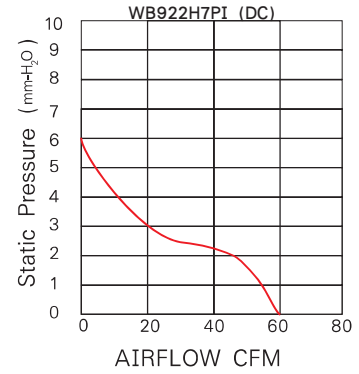

GENERAL SPECIFICATIONS

- FRAME SIZE : 92x92x25mm.
- HOUSING : ALUMINIUM ALLOY / PLASTIC (UL94V-0)
- IMPELLER : PBT THERMOPLASTIC UL94V-0
- BEARING TYPE : BALL BEARING
- OPERATION TEMPERATURE : -10°C - +65°C
- RELATIVE HUMIDITY : 35% ~ 85%
- MOTOR AC : **SHADED POLE INDUCTION MOTOR**
IMPEDANCE PROTECTED
- MOTOR DC : **BRUSHLESS AND REVERSE POLARITY**
PROTECTED

WB922H7PS.....

* หน่วย : mm. *

WB922H7PI.....

* หน่วย : mm. *

MODEL	VOLTAGE (V)	FREQ (HZ)	CURRENT (A)	POWER (W)	SPEED (RPM)	NOISE (DBA)	AIRFLOW (CFM)	ราคา/หน่วย (บาท)
WB922H7PS-A1L-G (WB922-A1L-G)	100-125vac	50/60	0.14	13	2350/2850	34/40	30/37	520.-
WB922H7PS-A2L-G	200-240vac	50/60	0.07	13	2350/2850	34/40	30/37	520.-
WB922H7PI-D1L-G	12vdc	-	0.36	8.16	3500	40.9	60.25	340.-
WB922H7PI-D2L-G	24vdc	-	0.21	10.08	3500	40.9	60.25	340.-