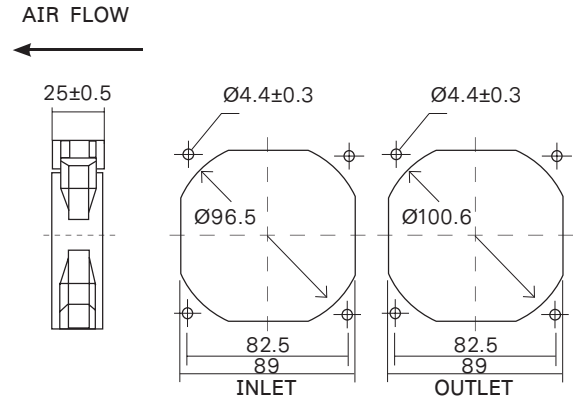

GENERAL SPECIFICATIONS

- FRAME SIZE : 92x92x25mm.
- HOUSING : ALUMINIUM ALLOY / PLASTIC (UL94V-0)
- IMPELLER : PBT THERMOPLASTIC UL94V-0
- BEARING TYPE : BALL BEARING
- OPERATION TEMPERATURE : -10°C - +65°C
- RELATIVE HUMIDITY : 35% ~ 85%
- MOTOR AC : **SHADED POLE INDUCTION MOTOR**
IMPEDANCE PROTECTED
- MOTOR DC : **BRUSHLESS AND REVERSE POLARITY**
PROTECTED

WB922H7PS.....

* หน่วย : mm. *

WB922H7PI.....

* หน่วย : mm. *

MODEL	VOLTAGE (V)	FREQ (HZ)	CURRENT (A)	POWER (W)	SPEED (RPM)	NOISE (DBA)	AIRFLOW (CFM)	ราคา/หน่วย (บาท)
WB922H7PS-A1L-G (WB922-A1L-G)	100-125vac	50/60	0.14	13	2350/2850	34/40	30/37	520.-
WB922H7PS-A2L-G	200-240vac	50/60	0.07	13	2350/2850	34/40	30/37	520.-
WB922H7PI-D1L-G	12vdc	-	0.36	8.16	3500	40.9	60.25	340.-
WB922H7PI-D2L-G	24vdc	-	0.21	10.08	3500	40.9	60.25	340.-