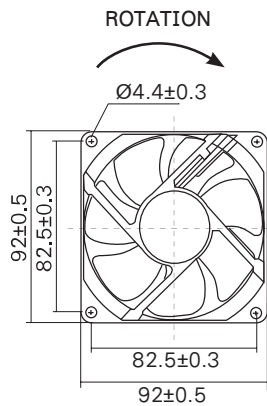

GENERAL SPECIFICATIONS

- FRAME SIZE : 92x92x25mm.
- HOUSING : ALUMINIUM ALLOY / PLASTIC (UL94V-0)
- IMPELLER : PBT THERMOPLASTIC UL94V-0
- BEARING TYPE : BALL BEARING
- OPERATION TEMPERATURE : -10°C - +65°C
- RELATIVE HUMIDITY : 35% ~ 85%
- MOTOR AC : **SHADED POLE INDUCTION MOTOR**
IMPEDANCE PROTECTED
- MOTOR DC : **BRUSHLESS AND REVERSE POLARITY**
PROTECTED

WB922H7PS.....

* หน่วย : mm. *

WB922H7PI.....

* หน่วย : mm. *

MODEL	VOLTAGE (V)	FREQ (HZ)	CURRENT (A)	POWER (W)	SPEED (RPM)	NOISE (DBA)	AIRFLOW (CFM)	ราคา/หน่วย (บาท)
WB922H7PS-A1L-G (WB922-A1L-G)	100-125vac	50/60	0.14	13	2350/2850	34/40	30/37	520.-
WB922H7PS-A2L-G	200-240vac	50/60	0.07	13	2350/2850	34/40	30/37	520.-
WB922H7PI-D1L-G	12vdc	-	0.36	8.16	3500	40.9	60.25	340.-
WB922H7PI-D2L-G	24vdc	-	0.21	10.08	3500	40.9	60.25	340.-