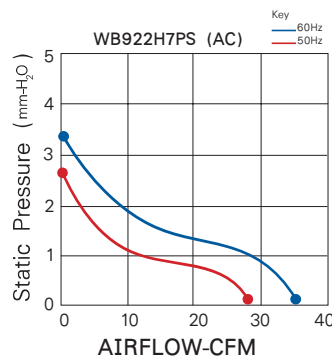

GENERAL SPECIFICATIONS

- FRAME SIZE : 92x92x25mm.
- HOUSING : ALUMINIUM ALLOY / PLASTIC (UL94V-0)
- IMPELLER : PBT THERMOPLASTIC UL94V-0
- BEARING TYPE : BALL BEARING
- OPERATION TEMPERATURE : -10°C - +65°C
- RELATIVE HUMIDITY : 35% ~ 85%
- MOTOR AC : **SHADED POLE INDUCTION MOTOR**
IMPEDANCE PROTECTED
- MOTOR DC : **BRUSHLESS AND REVERSE POLARITY**
PROTECTED

WB922H7PS.....

* หน่วย : mm. *

WB922H7PI.....

* หน่วย : mm. *

MODEL	VOLTAGE (V)	FREQ (HZ)	CURRENT (A)	POWER (W)	SPEED (RPM)	NOISE (DBA)	AIRFLOW (CFM)	ราคา/หน่วย (บาท)
WB922H7PS-A1L-G (WB922-A1L-G)	100-125vac	50/60	0.14	13	2350/2850	34/40	30/37	520.-
WB922H7PS-A2L-G	200-240vac	50/60	0.07	13	2350/2850	34/40	30/37	520.-
WB922H7PI-D1L-G	12vdc	-	0.36	8.16	3500	40.9	60.25	340.-
WB922H7PI-D2L-G	24vdc	-	0.21	10.08	3500	40.9	60.25	340.-