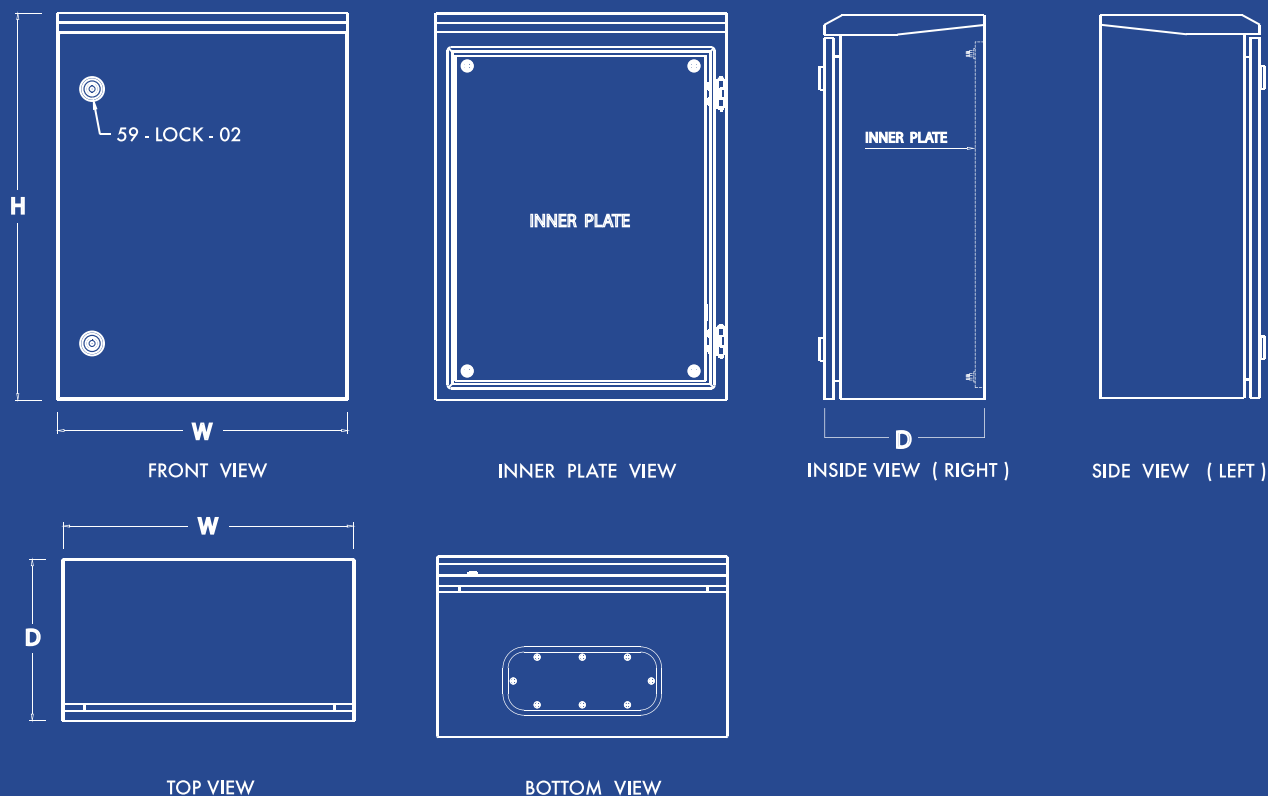

Technical data

- + (A.) Single door type
- + (B.) Door sealed with PU gasket
- + (C.) Bottom plate sealed with PU gasket for cable input
- + Rain canopy against water
- + Fixing earth stud included
- + Internal mounting plate included

Dimensions

IP 45

Specification

Material

Enclosure
Stainless steel sheet
1.5 mm.
All Enclosure

Key lock
DENCO
59Lock - 02
(see page 65)

Surface finish

⊕ Brushed

Major Application

Product price

MODEL	Width (mm.)	Height (mm.)	Depth (mm.)	Price/Unit (Baht)
DS-S-01	280	350	150	6,000
DS-S-02	300	450	150	7,200
DS-S-03	350	450	150	7,800
DS-S-04	300	450	200	8,500
DS-S-05	350	450	200	9,200
DS-S-06	350	500	200	10,000
DS-S-07	400	500	200	10,700
DS-S-08	450	600	200	11,500
DS-S-09	450	600	250	12,000
DS-S-10	500	600	200	12,900

MODEL	Width (mm.)	Height (mm.)	Depth (mm.)	Price/Unit (Baht)
DS-S-11	500	600	250	13,500
DS-S-12	550	700	250	14,200
DS-S-13	630	750	250	15,000
DS-S-14	630	900	250	15,800
DS-S-15	600	1100	250	17,000
DS-S-16	700	1100	250	18,500
DS-S-17	800	1200	250	20,000
DS-S-18	900	1200	250	21,500
DS-S-19	800	1200	300	23,000
DS-S-20	900	1200	300	25,000