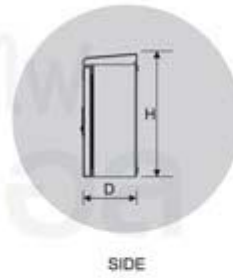

KBJR ตู้ไฟวิทช์บอร์ดแบบกันฝุ่นกันน้ำฟ้า 1 ชั้น มีหลังคาเสมอฝา สีนํ้าตาล

Price List

รหัส Code	รุ่น Size	ขนาด กว้าง x สูง x ลึก (มม.) Width x Height x Depth (mm.)	ความหนา (มม.) Thickness (mm.)	ราคาต่อหน่วย (บาท) Unit Price (Baht)
✓ KBJR 0001	1	280 x 350 x 150	10 / 12	950
✓ KBJR 0002	2	300 x 450 x 150	10 / 12	1,300
✓ KBJR 0003	3	350 x 450 x 150	10 / 12	1,500
✓ KBJR 0004	4	300 x 450 x 200	10 / 12	1,550
✓ KBJR 0005	5	350 x 450 x 200	10 / 12	1,600
✓ KBJR 0006	6	350 x 500 x 200	10 / 12	1,750
✓ KBJR 0007	7	400 x 500 x 200	10 / 12	1,900
✓ KBJR 0008	8	450 x 600 x 200	10 / 12	2,100
✓ KBJR 0009	9	450 x 600 x 250	10 / 12	2,300
✓ KBJR 0010	10	500 x 600 x 200	10 / 12	2,400
✓ KBJR 0011	11	500 x 600 x 250	10 / 12	2,550
✓ KBJR 0012	12	550 x 700 x 250	10 / 12	2,950
✓ KBJR 0013	13	630 x 750 x 250	10 / 12	3,050
✓ KBJR 0014	14	630 x 900 x 250	10 / 12	3,800
✓ KBJR 015A	15A	600 x 1100 x 200	12 / 16	5,350
✓ KBJR 016A	16A	700 x 1100 x 200	12 / 16	5,800
✓ KBJR 017A	17A	800 x 1200 x 200	12 / 16	6,450
✓ KBJR 018A	18A	900 x 1200 x 200	12 / 16	7,500
✓ KBJR 015B	15B	600 x 1100 x 250	12 / 16	5,500
✓ KBJR 016B	16B	700 x 1100 x 250	12 / 16	6,200
✓ KBJR 017B	17B	800 x 1200 x 250	12 / 16	6,700
✓ KBJR 018B	18B	900 x 1200 x 250	12 / 16	7,700
✓ KBJR 015C	15C	600 x 1100 x 300	12 / 16	6,000
✓ KBJR 016C	16C	700 x 1100 x 300	12 / 16	6,500
✓ KBJR 017C	17C	800 x 1200 x 300	12 / 16	7,900
✓ KBJR 018C	18C	900 x 1200 x 300	12 / 16	8,500

** ความลึก / Depth A = 200 mm. B = 250 mm. C = 300 mm.

*ราคานี้ยังไม่รวม VAT 7% / ราคาอาจมีการเปลี่ยนแปลงโดยไม่ต้องแจ้งล่วงหน้า