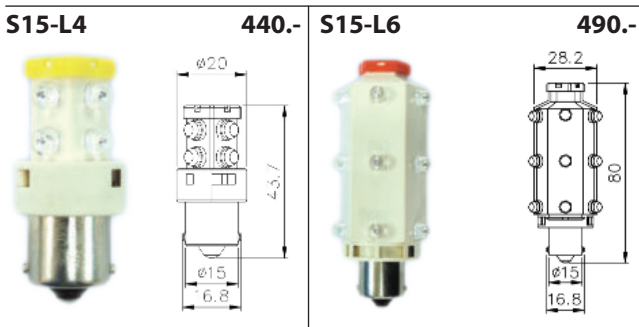

MODEL DESIGNATION

TWF B - 10 L 2 R

1 2 3 4 5 6

Designation	Signal	Description
1.Type	TWR	Rotary (Transparent Lens)
	TWK	Rotary (Diamond Lens)
	TWF	Flashing (LED)
	TWL	Rotary (LED)
2.Buzzer	Space	Screw terminal (without Buzzer)
	B	Screw terminal (with Buzzer)
	W	Lead (without Buzzer)
	S	Lead (with Buzzer)
3.Size	08	Ø 80 mm
	10	Ø 100 mm
	12	Ø 120 mm
	16	Ø 160 mm
	18	Ø 180 mm
4.Bulb	Space	Incandescent Bulb
	L	LED
5.Voltage	1	110 VAC
	2	220 VAC
	7	24 VAC/DC
	9	12 VAC/DC
6.Color of lens	R	Red
	O	Orange
	G	Green
	BL	Blue
	P	Pink

Note : 1.TWR/TWK incandescent bulb only
2.TWF incandescent bulb or LED
3.TWL LED only

LED

Size	TWF							
	12V		24V		110V		220V	
Ø80 mm	L4	12V 0.08A	L4	24V 0.04A	L4	110V 0.02A	L4	220V 0.02A
Ø100 mm	L6	24V 0.1A	L6	24V 0.05A	L6	110V 0.02A	L6	220V 0.02A
Ø120 mm								

Size	TWR/TWK				TWF			
	12V		24V		110V		220V	
Ø80 mm	I3	12V 8W	I3	24V 8W	I4	110V 5W	I4	220V 5W
	I6	12V 10W	I6	24V 10W	I6	110V 10W	I6	220V 10W
Ø100 mm	I3	12V 8W	I3	24V 8W	I2	12V 5W	I2	12V 5W
	I6	12V 10W	I6	24V 10W	I6	110V 10W	I6	220V 10W
Ø120 mm	I3	12V 8W	I3	24V 8W	I3	12V 8W	I3	12V 8W
	I6	12V 10W	I6	24V 10W	I6	110V 10W	I6	220V 10W
Ø160 mm	I7	12V 35W	I7	24V 35W	I7	12V 35W	I7	12V 35W
		12V 35W		24V 35W		110V 35W		220V 35W
Ø180 mm	I7	12V 35W	I7	24V 35W	I7	12V 35W	I7	12V 35W
12V 35W		24V 35W		110V 35W		220V 35W		

LED LAMP FOR WARNING LIGHT

MODEL DESIGNATION

S15 - L4 2 R

1 2 3 4

LAMP DIMENSION

Designation	Signal	Description
1.Base type	S15	BA15S base
2.Lamp type	L4	LED X 8
	L6	LED X 15
3.Voltage	1	110 VAC/DC
	2	220 VAC/DC
	7	24 VAC/DC
	9	12 VAC/DC
4.Color	R	Red LED
	O	Orange LED
	G	Green LED
	BL	Blue LED

S15-L4 for TWL-08 + TWF-08

S15-L6 for TWL-10, TWF-12 + TWL-10, TWL-12