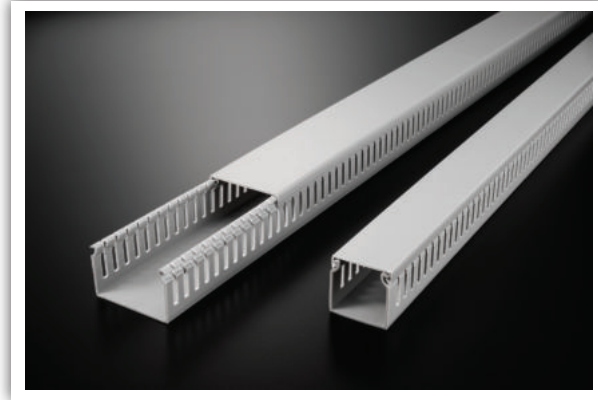

BANDEX WIRING DUCT

วายนึ่งดัก

- Material : High impact, self-extinguishing, warpproof P.V.C. (Polyvinyl chloride)
- Color : Gray
- Maximum service temperature : 80°C
- Used extensively for all wiring applications Where cable protection is essential i.e. Switchboards etc. (Features parallel holes onboth sidewalls to facilitate cutting in wire application.)
- Special colour, size, length upon request of large quantity.

Dimention W x H (mm.)	No. of packing	Item no.		Price
		Slotted :ø8 mm.	Length 2 m.	
25 x 30	72	WD-2530-8		190.-
25 x 40	56	WD-2540-8		210.-
33 x 40	46	WD-3340-8		250.-
40 x 40	38	WD-4040-8		260.-
60 x 40	26	WD-6040-8		350.-
80 x 40	24	WD-8040-8		570.-
100 x 40	20	WD-10040-8		930.-
25 x 60	42	WD-2560-8		250.-
40 x 60	28	WD-4060-8		350.-
60 x 60	18	WD-6060-8		355.-
80 x 60	20	WD-8060-8		380.-
100 x 60	16	WD-10060-8		715.-
120 x 60	12	WD-12060-8		1,180.-
120 x 65	12	WD-12065-8		1,215.-
25 x 80	28	WD-2580-8		455.-
40 x 80	28	WD-4080-8		380.-
60 x 80	20	WD-6080-8		715.-
80 x 80	16	WD-8080-8		715.-
100 x 80	12	WD-10080-8		1,150.-
120 x 80	10	WD-12080-8		2,340.-
40 x 100	24	WD-40100-8		740.-
70 x 100	14	WD-70100-8		673.-
75 x 100	10	WD-75100-8		1,100.-
100 x 100	10	WD-100100-8		1,450.-

WIRING DUCT

DECORATION WIRING DUCT.

- Material : Rigid, self-extinguishing P.V.C.
- Standard colour : Gray, (Milk, White, Brown available upon request to meet your colour system.)
- Features : All size feature same height in 11 mm which were specially designed for flat cables.
- Application : Used extensively for electric wire application of indoor decoration or outdoor security, alarm system.