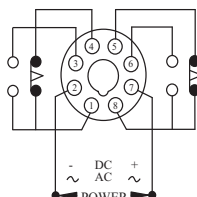

**Supply Voltage** VDC : 12, 24  
VAC : 12, 24, 48, 110, 220, 380

AH2D-ND1,ND2,ND3

AH3D-1,AH3D

AH3D-D1,D2,D3

AH4D-D1,D2,D3  
48\*48mm

AH2D-YDM1,YDM

AH3D-M1,AH3D-M

AH3D-DM1,DM

AH4D-DM1,DM  
48\*48mm

BH3D-DM  
48\*48mm

□-1, □-D1,  
□-DM1, □-M1

(SINGLE CONTACT)

□-2, □-D2

(DOUBLE CONTACT)

□-3, □-D3

(TIME DELAY+INSTANT CONTACT)

AH2D-NDM/YDM  
AH3D,AH3D-M,AH3D-DM  
AH4D-DM,BH3D-DM

(A/B CONTACT)