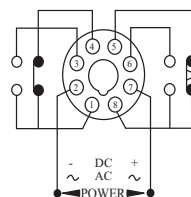

**Supply Voltage** VDC : 12, 24  
VAC : 12, 24, 48, 110, 220, 380

AH2D-ND1,ND2,ND3

AH3D-1,AH3D

AH3D-D1,D2,D3

AH4D-D1,D2,D3  
48\*48mm

AH2D-YDM1,YDM

AH3D-M1,AH3D-M

AH3D-DM1,DM

AH4D-DM1,DM  
48\*48mm

BH3D-DM  
48\*48mm

□-1, □-D1,  
□-DM1, □-M1

(SINGLE CONTACT)

□-2, □-D2

(DOUBLE CONTACT)

□-3, □-D3

(TIME DELAY+INSTANT CONTACT)

AH2D-NDM/YDM  
AH3D,AH3D-M,AH3D-DM  
AH4D-DM,BH3D-DM

(A/B CONTACT)